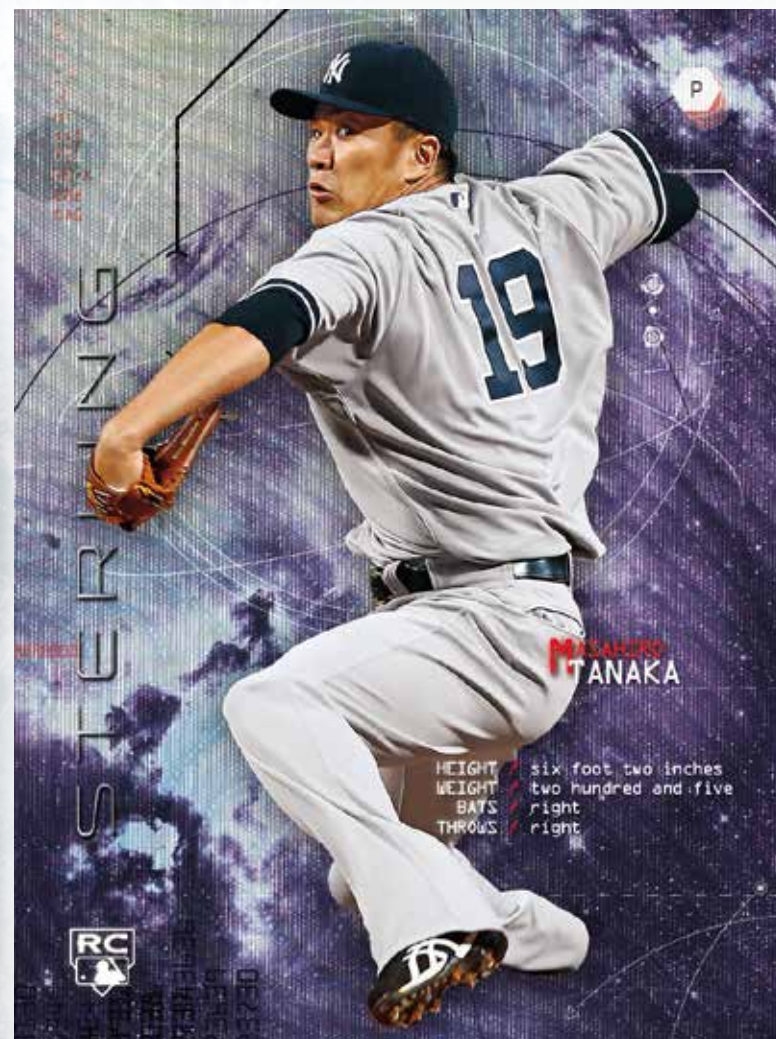

Purple Wave Refractor Box Topper
(Oversized)