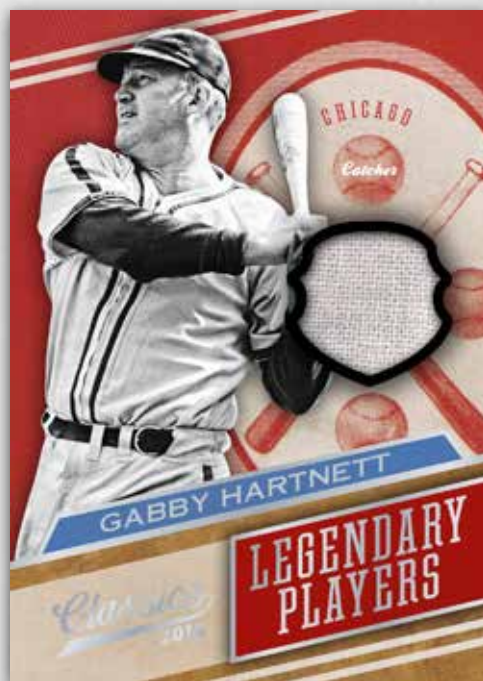

LEGENDARY PLAYERS

Gabby Hartnett was one of the greatest catchers of all time and held the record for catchers in home runs, RBI, hits, doubles and games played by the time he retired. Find his industry first memorabilia card here along with other legends, including Bob Feller, Enos Slaughter, Joe DiMaggio, Roger Maris, Roberto Clemente and Jackie Robinson each #d/99 or less.