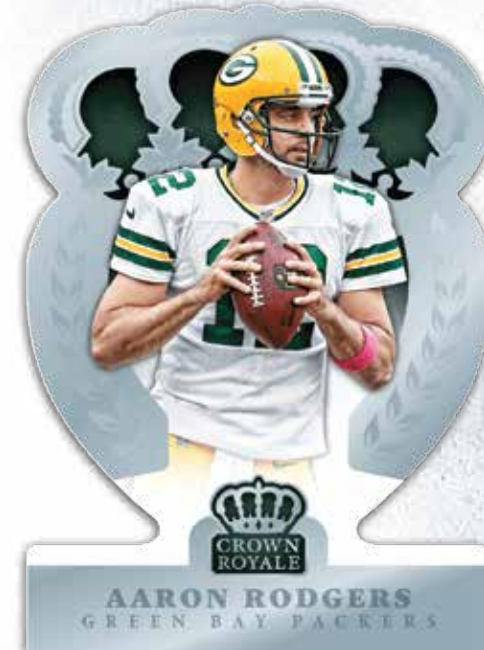

Includes limited parallels:

Gold (#'d/49 or less), Purple (#'d/25 or less), Green (#'d/5), Blue (#'d/1)

ROOKIE SIGNATURES

Look for the newly re-imagined Rookie Signature autographs, featuring multiple foil variation.

2014 NFL TRADING CARDS - HOBBY

PANINI

HEIRS TO THE THROWN

Find single, dual and triple-player Heirs to the Throne memorabilia cards.

DUAL ROOKIE SILHOUETTES

Introducing the all-new Dual Rookie Silhouettes pairing up two of the top rookies of 2014.