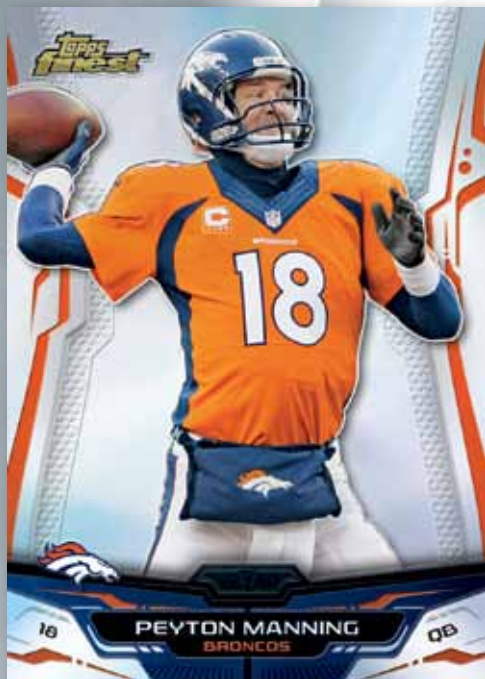

2014 **Topps**® **finest** **FOOTBALL**

BASE CARDS 100 top Veterans & 50 Rookies.

Base Card

Refractor Parallel: Inserted 1:3 packs

X-Fractor Parallel

Blue Refractor Parallel: Seq #'d to 99.

Gold Refractor Parallel: Seq #'d to 75.

Red Refractor Parallel: Seq #'d to 50.

Pulsar Refractor Parallel: Seq #'d to 25. **NEW!**

BCA Refractor Parallel: Seq #'d to 10.

STS Refractor Parallel: Seq #'d to 10.

SuperFractor Parallel: Seq #'d 1/1.

Printing Plates: Seq #'d 1/1.

IN STORES SEPTEMBER 2014

Solicitation subject to change