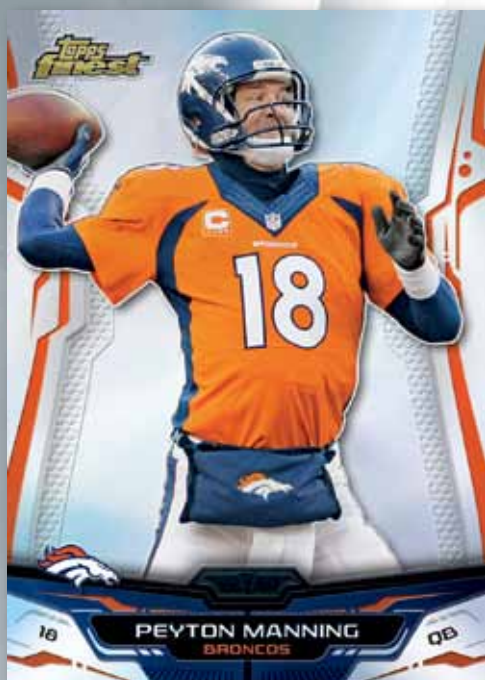

2014 **Topps**® **finest** **FOOTBALL**

BASE CARDS 100 top Veterans & 50 Rookies.

Base Card

Refractor Parallel: Inserted 1:3 packs

X-Fractor Parallel

Blue Refractor Parallel: Seq #'d to 99.

Gold Refractor Parallel: Seq #'d to 75.

Red Refractor Parallel: Seq #'d to 50.

Pulsar Refractor Parallel: Seq #'d to 25. **NEW!**

BCA Refractor Parallel: Seq #'d to 10.

STS Refractor Parallel: Seq #'d to 10.

SuperFractor Parallel: Seq #'d 1/1.

Printing Plates: Seq #'d 1/1.

IN STORES SEPTEMBER 2014

Solicitation subject to change