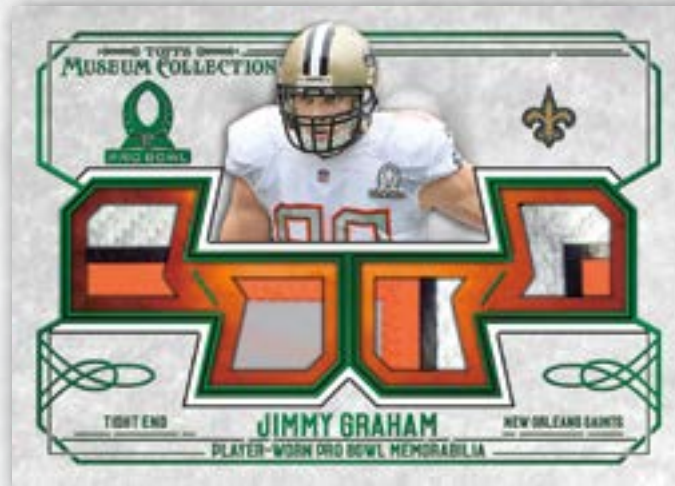

TOPPS MUSEUM COLLECTION

2014 NFL FOOTBALL CARDS

Museum Pro Bowl Quad Relic Card - Emerald Parallel

MUSEUM ROOKIE QUAD RELICS

Up to 35 subjects featuring 3 NFL jersey swatch pieces + 1 NFL Jersey patch from top rookies. #d

Copper Parallel #d to 50.

Gold Parallel #d to 25.

Emerald Parallel #d 1/1.

MUSEUM PRO BOWL QUAD RELICS

Up to 20 subjects featuring 3 NFL Pro Bowl jersey swatches + 1 NFL Pro Bowl patch. #d

Gold Parallel #d to 10.

Emerald Parallel #d 1/1.

MUSEUM FOUR-PLAYER QUAD RELICS

Up to 25 subjects featuring 4 pieces of NFL jersey swatches from top rookie and veteran combinations. #d

Copper Parallel #d to 50.

Gold Parallel #d to 25.

Emerald Parallel #d 1/1.

MUSEUM QUAD RELICS

1 PER BOX