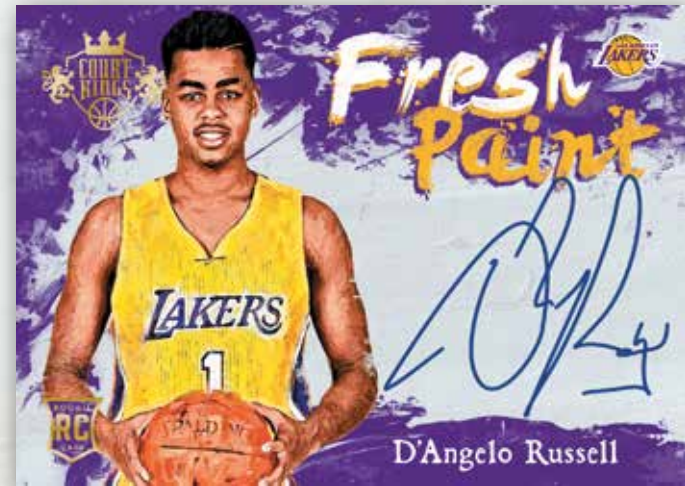

COURT KINGS IS LOADED WITH ROOKIE CONTENT! LOOK FOR ON-CARD AUTOGRAPHS OF THE TOP PICKS OF THE 2015 NBA DRAFT IN FRESH PAINT AND HEIR APPARENT!

ALL INFORMATION IS ACCURATE AT THE TIME OF POSTING - CONTENT IS SUBJECT TO CHANGE.
CARD IMAGES ARE SOLELY FOR THE PURPOSE OF DESIGN DISPLAY. ACTUAL IMAGES USED ON CARDS TO BE DETERMINED.
© 2015 PANINI AMERICA, INC. PRINTED IN THE USA. © 2015 NBA PROPERTIES, INC. ALL RIGHTS RESERVED