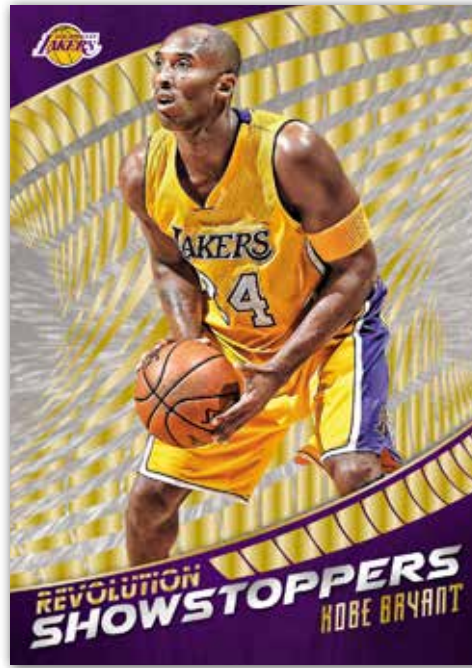

BASE SET

KEVIN DURANT

ROOKIES

JAHILIL OKAFOR

BASE SET

STEPHEN CURRY

Revolution features a 150-card base set comprising 100 veterans and 50 rookies. All cards feature vivid foil patterns that parallel out to different levels of rarity. Look for one Cosmic, Sunburst or Futura parallel per box, all of which are sequentially numbered to 100 or less!

AUTOGRAPHS

BLAKE GRIFFIN

ROOKIE AUTOGRAPHS

KRISTAPS PORZINGIS

Revolution features a limited autograph checklist that features rookies, veterans and legends.

Score at least one autograph per inner case!

NEW WAVE
ZACH LAVINE