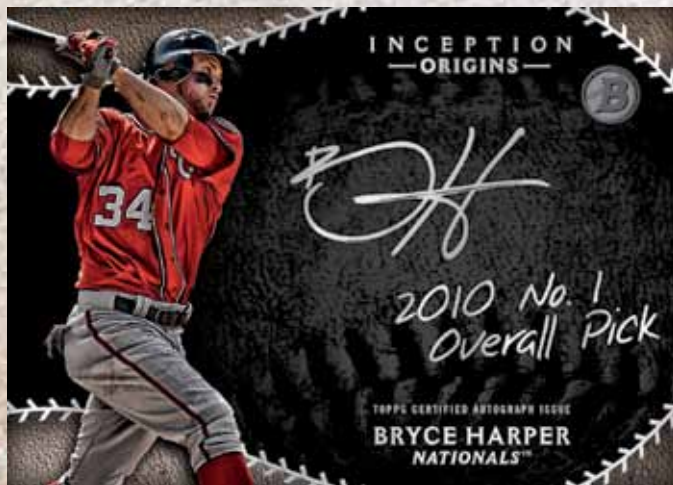

INCEPTION

B A S E B A L L

AUTOGRAPHED CARDS

Bowman Inception Autographs **GUARANTEED 1 PER CASE!**

Showcasing the prospect autograph design from 2015 Bowman Baseball with Inception's stylized image and filter effects.

Orange-Bordered Parallel - sequentially #'d to 25. **NEW!**

Red-Bordered Parallel - sequentially #'d to 5. **NEW!**

Black-Bordered Parallel - #'d 1/1. **NEW!**

Origins Autographed Card