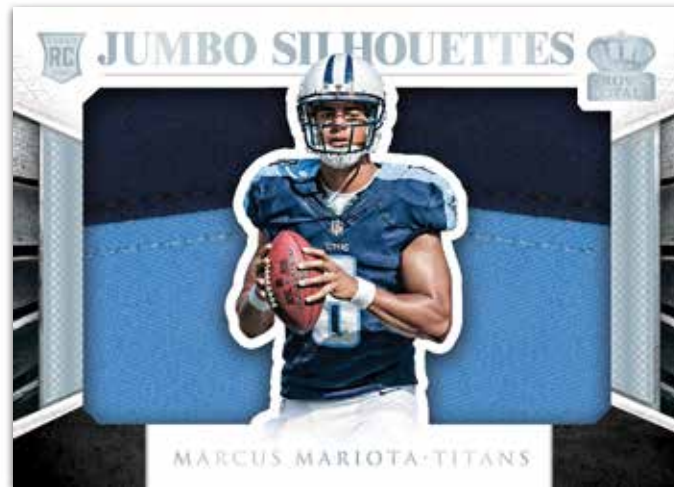

## SOVEREIGN SIGS

Majestic signatures of legendary names of the past.

- Base sequentially numbered to 199 or less
- Gold sequentially numbered to 99 or less
- Purple sequentially numbered to 25 or less
- Green sequentially numbered to 5 or less
- Black numbered to 1