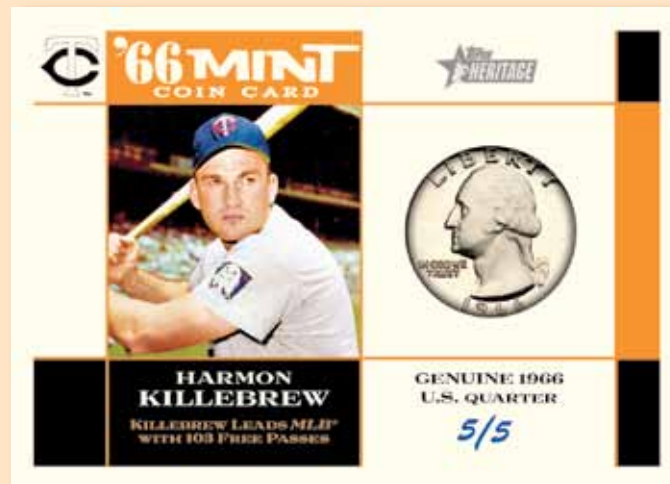

Clubhouse Collection Relic Card - Gold Parallel

Clubhouse Collection Quad Relic Card

2015

MAJOR LEAGUE BASEBALL®

TOPPS®

HERITAGE BASEBALL

RELIC CARDS / BUYBACKS

'66 Mint Card

'66 MINT – Relic cards featuring today's stars and retired stars from 1966, along with a coin minted in that year. **HOBBY ONLY!**

Nickel #d to 15.

Dime #d to 10.

Quarter #d to 5.

JFK Silver Half Dollar #d 1 of 1.