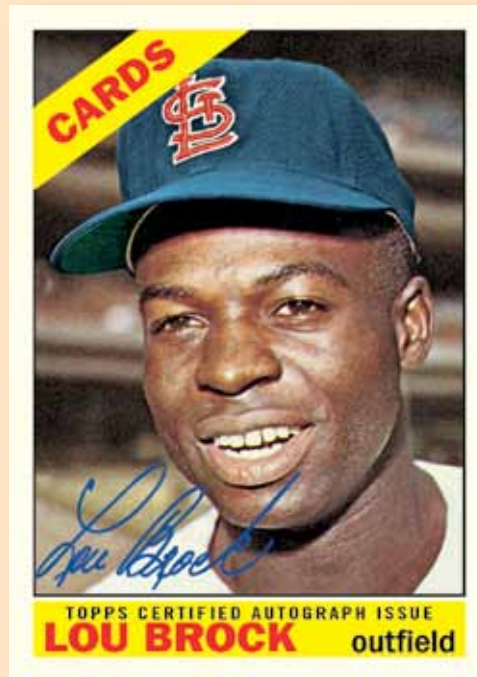

EVERY BOX WILL INCLUDE:

1 AUTOGRAPHED OR RELIC CARD

2015

MAJOR LEAGUE BASEBALL®

TOPPS®

HERITAGE BASEBALL

AUTOGRAPHED CARDS

REAL ONE AUTOGRAPHS – Retired and active players.

Real One Special Edition – Signed in Red ink. Hand-numbered to 66.

REAL ONE DUAL AUTOGRAPHS

Hand-Numbered to 25. **HOBBY ONLY!**

REAL ONE TRIPLE AUTOGRAPHS

Hand-Numbered to 5. **HOBBY ONLY!**

Real One Autographed
Special Edition Card