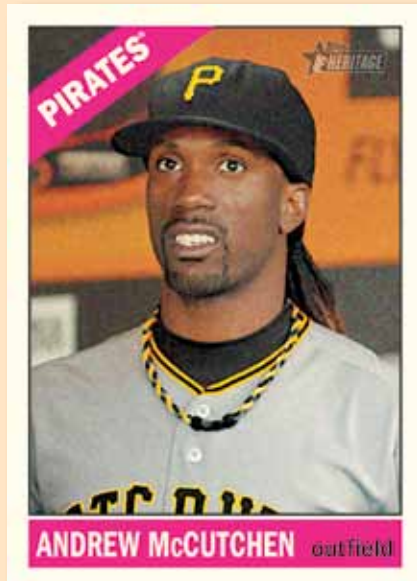

ACTION IMAGE VARIATIONS – Features images of base card subjects in action. **HOBBY ONLY!**

2015

MAJOR LEAGUE BASEBALL®

TOPPS®

HERITAGE BASEBALL

BASE CARD PARALLELS

Mini Base Card Variation

Chrome Refractor Parallel