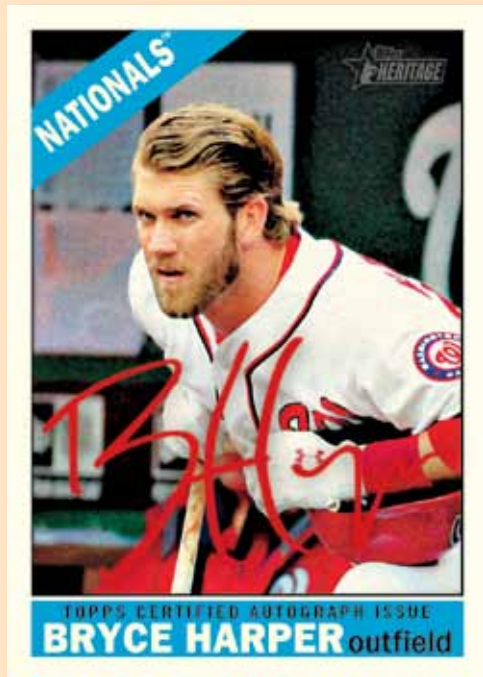

2015

MAJOR LEAGUE BASEBALL®

HOBBY

TOPPS®

HERITAGE BASEBALL

IN
STORES
MARCH
2015

Relive the year **1966** in the upcoming 2015 Topps Heritage Baseball, featuring current and past **MLB®** stars in the classic design. In addition to the returning Real One Autographs and Clubhouse Collection Relics, this year's edition features vintage buybacks and all-new Baseball Punchboard Box Loader cards that celebrate **1966**.

EVERY BOX WILL INCLUDE:

1 AUTOGRAPHED OR RELIC CARD

2015

MAJOR LEAGUE BASEBALL®

TOPPS®

HERITAGE BASEBALL

AUTOGRAPHED CARDS

REAL ONE AUTOGRAPHS – Retired and active players.

Real One Special Edition – Signed in Red ink. Hand-numbered to 66.

REAL ONE DUAL AUTOGRAPHS

Hand-Numbered to 25. **HOBBY ONLY!**

REAL ONE TRIPLE AUTOGRAPHS

Hand-Numbered to 5. **HOBBY ONLY!**

Real One Autographed
Special Edition Card