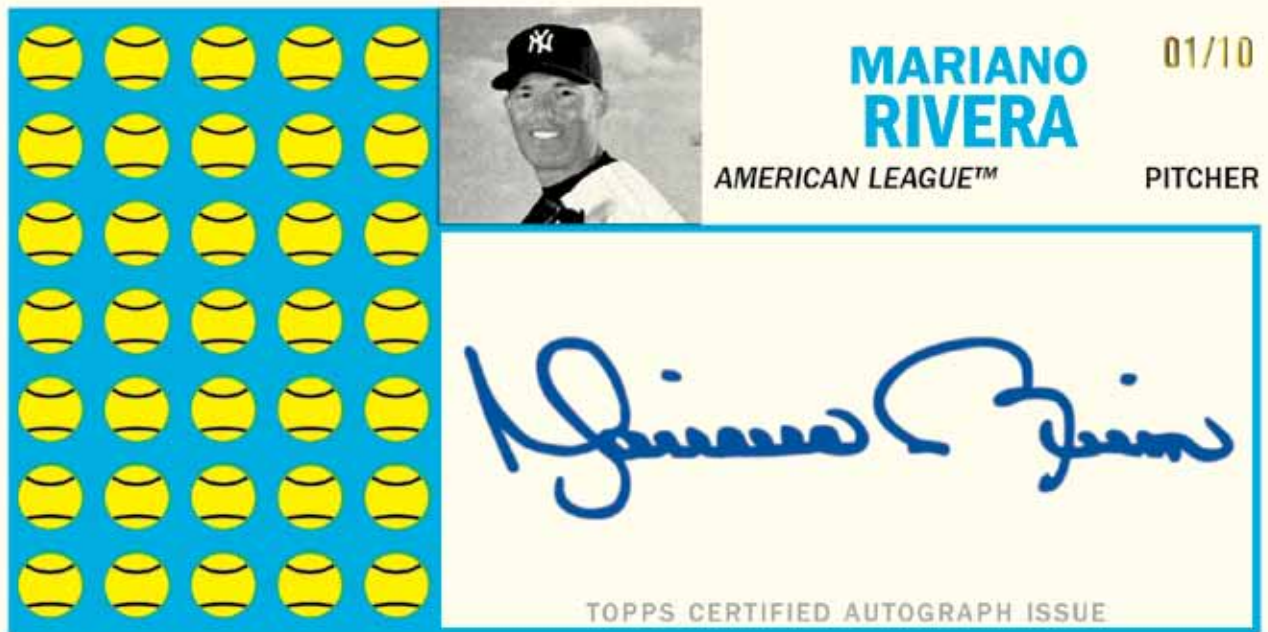

2015

MAJOR LEAGUE BASEBALL®

TOPPS®

HERITAGE BASEBALL

BOX LOADERS - ONE PER BOX!

1966 Baseball Punchboards Box Loader Autographed Card

1966 AD PANELS – 3-card strips with an advertisement on the back. **HOBBY ONLY.**

1966 TOPPS ORIGINALS – Original 1966 Topps cards foil-stamped with a 50th Anniversary logo. **HOBBY ONLY.**

1966 OVERSIZED PUNCHBOARDS – Styled after the 1966 Baseball Punchboards game. **NEW! HOBBY ONLY.**

Insert version limited to 50.

Jumbo Patches #’d to 25.

Autographs #’d to 10.

Autographed Jumbo Patches #’d to 10.

Solicitation subject to change