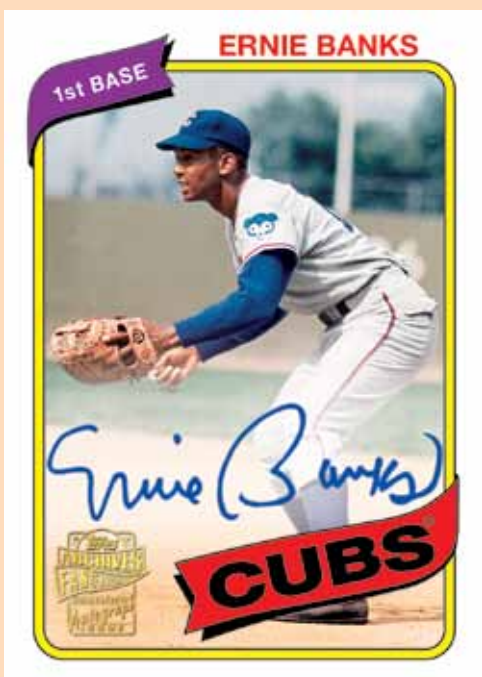

Fan Favorites Autograph Card