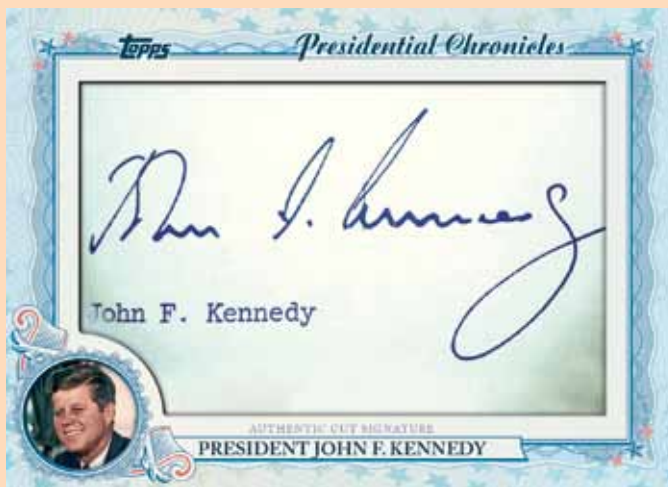

Presidential Chronicles - Cut Signature Parallel

1990 Topps All-Star Rookies **NEW!**

Celebrating the 25th anniversary of this iconic design, featuring 2015 *MLB*® rookies.

- Gold-Bordered Parallel: sequentially #’d.
- Black-Bordered Parallel: #’d 1/1.
- Printing Plates: #’d 1/1.
- Autograph Parallel: Showcasing **ON-CARD** autographs!

Presidential Chronicles **NEW!**

Chronicling the terms of America’s most renowned presidents with a collectible insert set.

- Cut Signature Parallel - #’d 1/1. **HOBBY ONLY!**