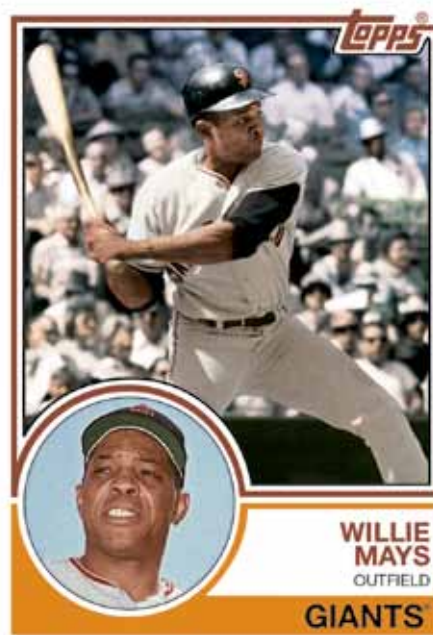

1983 Base Card

2015 Topps Archives Baseball will feature a 300-card base set highlighting fan favorites from generations past and today's current stars!

Base Cards

- (1) 1957 Topps **Design** - 100 subjects
- (2) 1976 Topps **Design** - 100 subjects
- (3) 1983 Topps **Design** - 100 subjects

Base Card parallels will include:

- Silver-Bordered Parallel: sequentially #’d.
- Gold-Bordered Parallel: sequentially #’d.
- Black-Bordered Parallel: #’d 1/1. **NEW!**
- Printing Plates: #’d 1/1.

Solicitation subject to change Final odds/players subject to actual production runs.

BASE CARDS

Look for 2015 Topps Archives Baseball in June 2015!