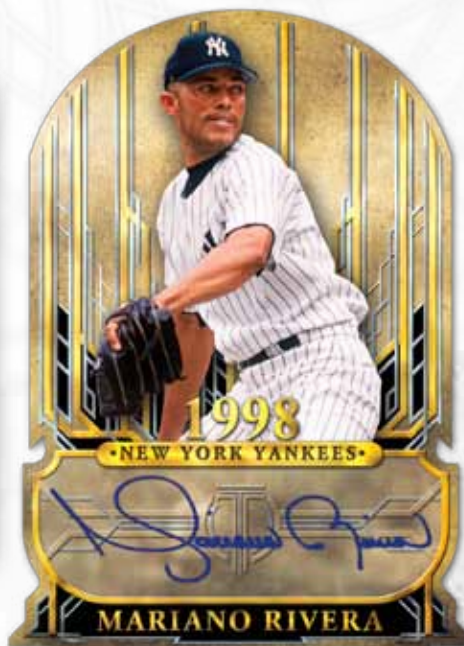

2015 TOPPS TRIBUTE BASEBALL SPECIAL EDITION

2015 TOPPS TRIBUTE BASEBALL HAS BEEN GATHERED AND IS NOW AVAILABLE IN A UNIQUE CASE-BREAK CONFIGURATION.

- All autograph cards have been inspected, treated, re-signed and slabbed.
- On-card rookie autographs of Kris Bryant and Carlos Correa have been added.
- Autograph and relic checklists have been optimized.
- Bonus memorabilia cards.

Each box of 2015 Topps Tribute Baseball Special Edition will guarantee:

- 24 Autographed Cards, including one To the Victors autographed acetate card
- 30 Memorabilia Cards
 - Select Hot Boxes will receive up to 36 Memorabilia Cards
- Up to 6 Base Card Parallels numbered to 99 or less

Tribute Autograph Card

To the Victors Die-Cut Autograph Card

HOBBY
ONLY

2015 TOPPS TRIBUTE BASEBALL SPECIAL EDITION

AUTOGRAPHED CARDS

AUTOGRAPHED COMPONENTS AVAILABLE IN THE
2015 TOPPS TRIBUTE BASEBALL SPECIAL EDITION ARE: