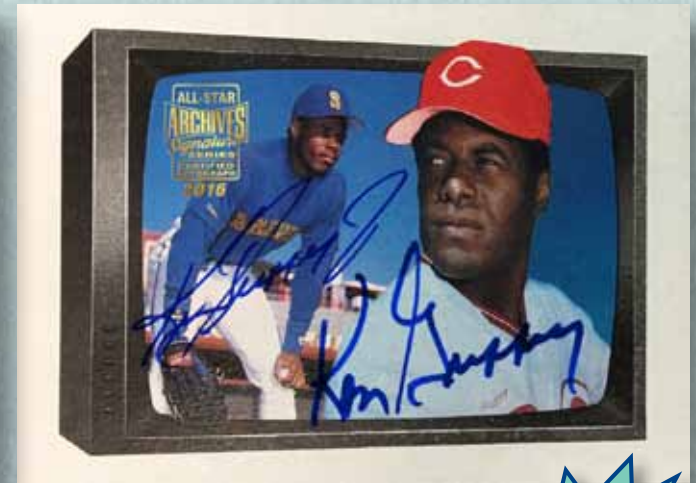

Dual Autograph Card

Topps® Archives™ Signature Series RETURNS!
Showcasing retired MLB® All-Stars on
original Topps® and Bowman® cards.
Every card is hand-signed, numbered and encased.
Each card will include a foil stamped All-Star logo.

**LIMITED
PRODUCTION**