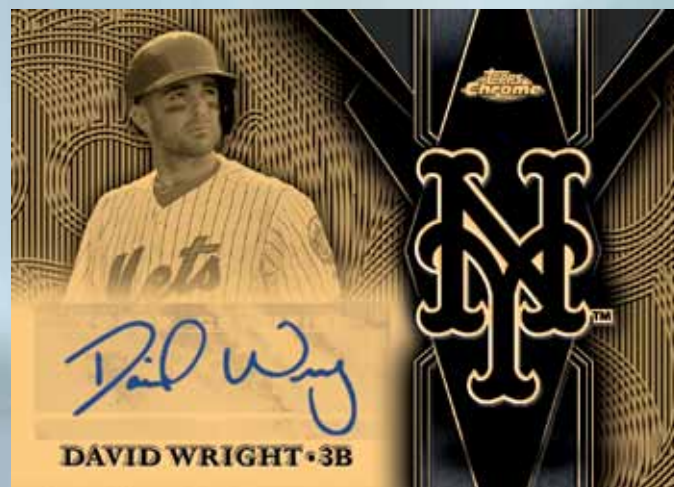

In addition to highly coveted rookie cards, 2016 Topps Chrome Baseball will offer new insert content including a chrome First Pitch set, low-numbered veteran autographs and a complete rainbow of colored refractors.

# Topps Chrome™ BASEBALL

ROOKIE AUTOGRAPH CARDS

Rookie Autograph Card

Rookie Autograph Card - Gold Refractor Parallel

The Topps Chrome autographed rookie card is often viewed as the most sought-after rookie card in the industry. Along with its base chrome version, 2016 will also feature the following parallels:

Refractor: sequentially numbered.  
Purple Refractor: sequentially numbered.  
Blue Refractor: sequentially numbered.  
Gold Refractor: sequentially numbered.  
Red Refractor: sequentially numbered to 5.  
SuperFractor: numbered 1/1. **HOBBY SKUS ONLY**  
Printing Plates: numbered 1/1.

# Topps Chrome™ BASEBALL

ADDITIONAL AUTOGRAPH CONTENT

MLB® Debut Autograph Card

Team Logo Autograph Card