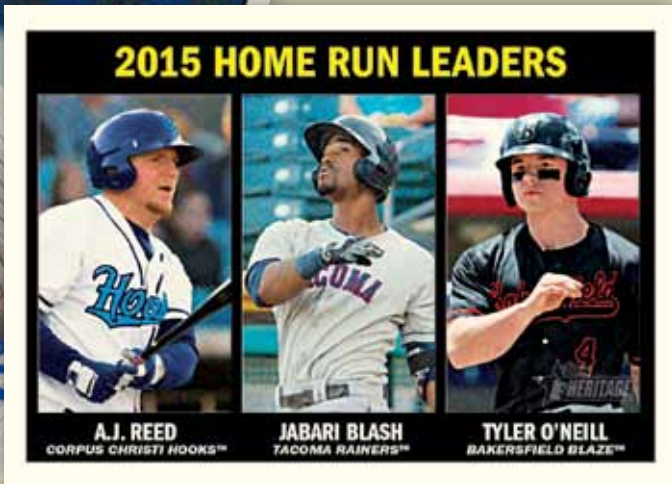

HOBBY ONLY!

2016 MINOR LEAGUE BASEBALL

Brendan Rodgers • SHORTSTOP
ASHEVILLE TOURISTS®

Base Card - League Leaders

Real One Autograph Card

For the first time ever, Topps Heritage *Minor League Baseball*® will unveil **ON-CARD** autographs of the biggest MiLB™ stars and standouts!