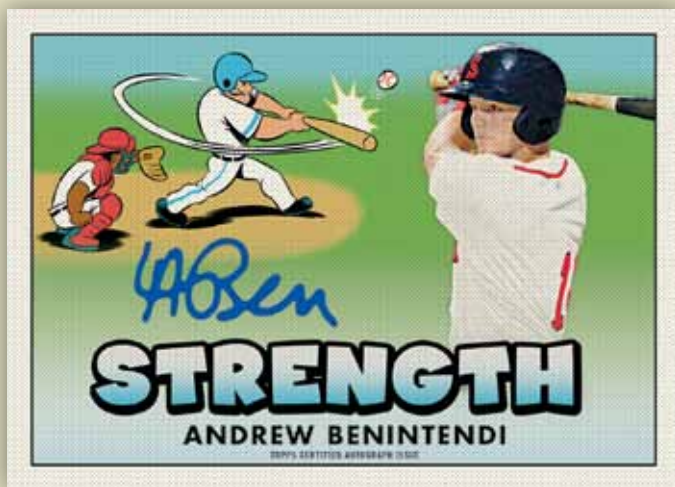

topps
HERITAGE
2016 MINOR LEAGUE
BASEBALL

Attributes Autograph Card