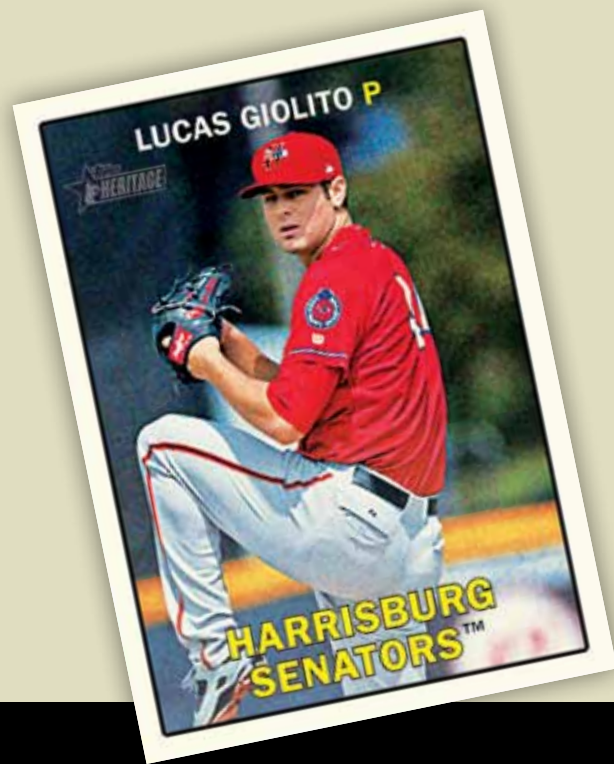

topps
HERITAGE
2016 MINOR LEAGUE
BASEBALL

Base Card