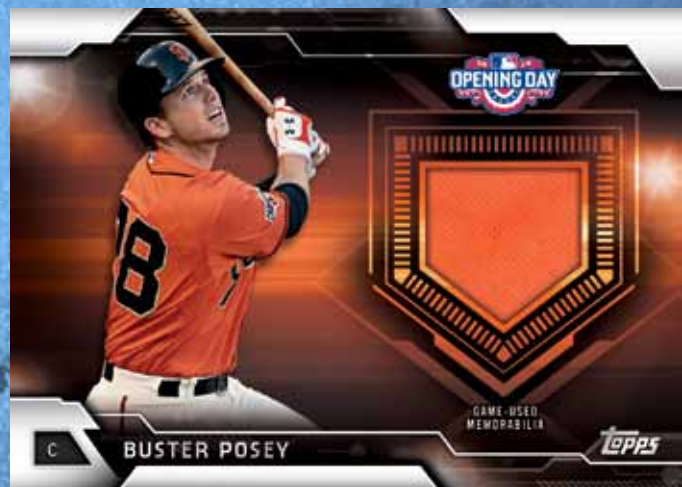

OPENING DAY® RELIC CARD

AUTOGRAPHED CARDS

Opening Day® Autographs Notable players are showcased on cards that feature their autographs.

Mascot Autographs The game's leading performers in the stands receive autograph cards.

RELIC CARDS

Opening Day® Relics Cards featuring game-worn uniforms or game-used bats for 10 top players.

Solicitation subject to change Final odds/players subject to actual production runs.