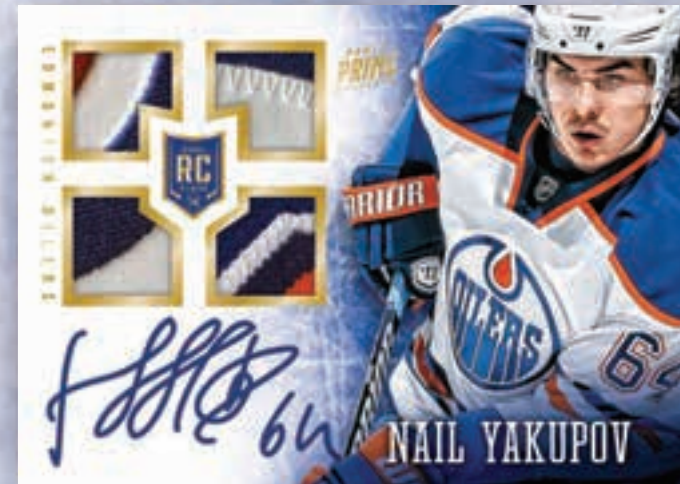

NATIONAL HOCKEY LEAGUE® TRADING CARDS

DRAFT HATS TAG

All new Draft Hat memorabilia including 1/1 variations!

PRIME ROOKIES QUAD AUTOGRAPH

One Prime Rookies quad autograph memorabilia card in every pack. Look for Jumbo Patch and 1/1 NHL Shield variations!