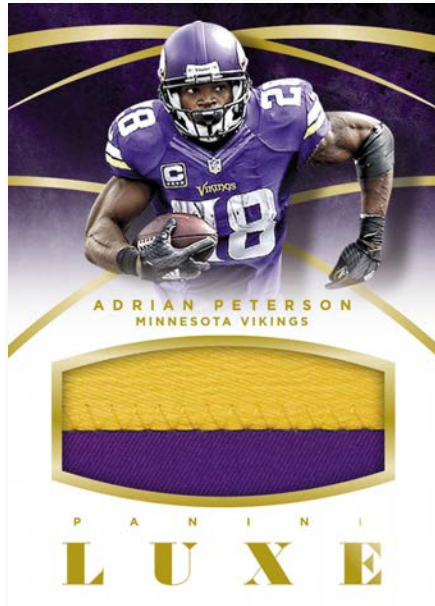

## LUXE MEMORABILIA AUTO PRIME GOLD

TOM BRADY

Luxe Memorabilia Autographs feature some of the most sought after autographed memorabilia cards of the NFL's elite, including Tom Brady! Prime parallels are sequentially numbered to 25 or less!

## LUXE ROOKIE AUTOGRAPHS

TODD GURLEY

Find the first football cards in Panini history with a metal-framed border, including an on-card autograph of the top NFL Legends, Stars and Rookies!

## LUXE DIE CUT AUTOGRAPHS

JOE MONTANA

Look for premium on-card autographs, set against a brilliant die-cut design that feature legends like three-time Super Bowl MVP Joe Montana!

**LUXE MEMORABILIA PRIME**

ADRIAN PETERSON

Look for beautiful prime memorabilia cards in Luxe of NFL superstars like Adrian Peterson, sequentially numbered to 25 or less!

**ROOKIE MEMORABILIA DIE-CUT PRIME**

JAMEIS WINSTON

Collect rare die-cut memorabilia cards - every version features a jumbo prime swatch; sequentially numbered to 49 or less!