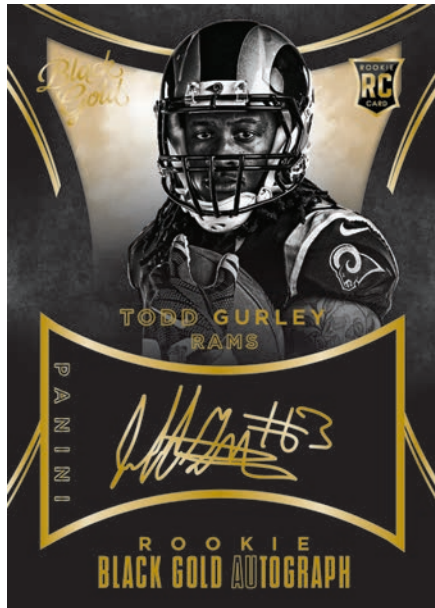

METALLIC MARKS SOLID GOLD

MARCUS MARIOTA

Look for 1-of-1 Metallic Marks
Solid Gold signature cards featuring
autographs on 14K Gold.

SIZEABLE SIGNATURES ROOKIE NFL SHIELD

JAMEIS WINSTON

Find on-card autographs from the best
of the 2015 NFL rookie class in the
Sizeable Signatures and Grand Debut
AUtograph jersey sets. Including 1-of-1
NFL Shield variations!

GOLD STRIKE AUTOGRAPH

AARON RODGERS

Look for even more on card
autograph content in the Gold Strike
and Black Gold AUtograph sets!

QUAD TEAM SYMBOLS

MANNING, SANDERS, THOMAS & WARE

All new logo cards contain 1 to 4 players per card! Look for the new Quad Team Symbols and 2015 NFL Draft Symbols inserts. Each numbered to 149 with Holo Gold versions numbered to 1!

AUTOGRAPH JERSEY PRIME

TOM BRADY

Every pack contains one autograph or autographed memorabilia card, including the best from the past, present and future!

MASSIVE MATERIALS WHITE GOLD

AMARI COOPER

Look for oversized memorabilia swatches with tag and 1-of-1 NFL Shield versions in the Massive Materials set!

BLACK GOLD ROOKIE AUTOGRAPH

TODD GURLEY

2015 Black Gold features even more on card autograph content than last year!

GOLDEN ARMS

RUSSELL WILSON

Each pack now contains an all new Shadowbox insert card! Find 1-of-1 Holo Gold parallels!