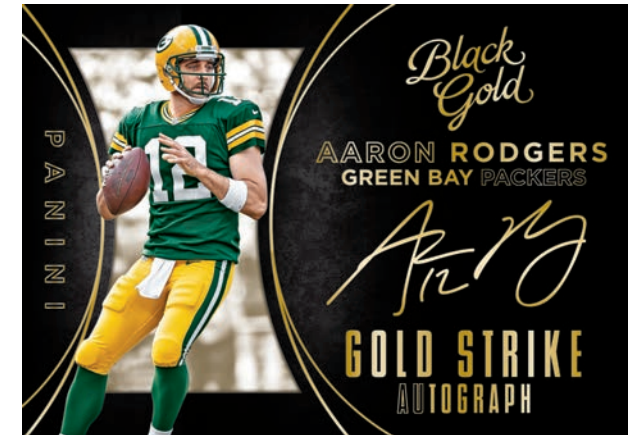

PANINI AMERICA, INC.

Black Gold

BLACK GOLD FOOTBALL

2015 NFL FOOTBALL TRADING CARDS

PANINI

All information is accurate at the time of posting - content is subject to change. Card images are solely for the purpose of design display.
Actual images used on cards to be determined. © 2015 Panini America, Inc. Printed in the USA.

METALLIC MARKS SOLID GOLD

MARCUS MARIOTA

Look for 1-of-1 Metallic Marks
Solid Gold signature cards featuring
autographs on 14K Gold.

SIZEABLE SIGNATURES ROOKIE NFL SHIELD

JAMEIS WINSTON

Find on-card autographs from the best
of the 2015 NFL rookie class in the
Sizeable Signatures and Grand Debut
AUtograph jersey sets. Including 1-of-1
NFL Shield variations!

GOLD STRIKE AUTOGRAPH

AARON RODGERS

Look for even more on card
autograph content in the Gold Strike
and Black Gold AUtograph sets!

QUAD TEAM SYMBOLS

MANNING, SANDERS, THOMAS & WARE

All new logo cards contain 1 to 4 players per card! Look for the new Quad Team Symbols and 2015 NFL Draft Symbols inserts. Each numbered to 149 with Holo Gold versions numbered to 1!

AUTOGRAPH JERSEY PRIME

TOM BRADY

Every pack contains one autograph or autographed memorabilia card, including the best from the past, present and future!

MASSIVE MATERIALS WHITE GOLD

AMARI COOPER

Look for oversized memorabilia swatches with tag and 1-of-1 NFL Shield versions in the Massive Materials set!