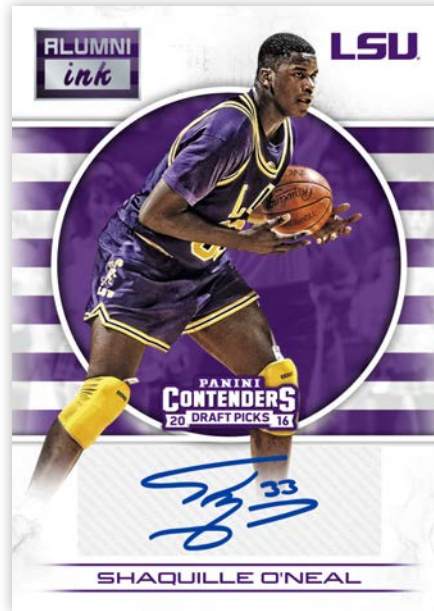

SEASON TICKET

Find all of your favorite NBA stars featured in their college uniforms!

ALUMNI INK

Reserved for only the best, Alumni Ink takes it to the hole with autographs from the likes of Shaquille O'Neal!

COLLEGIATE CONNECTIONS SIGNATURES

Collegiate Connections Signatures features dual autographs of college teammates from this year's rookie class!

COLLEGE TICKET
CRACKED ICE

The crystal shard technology explodes off the card in College Cracked Ice Ticket, featuring autographs from this year's rookies!