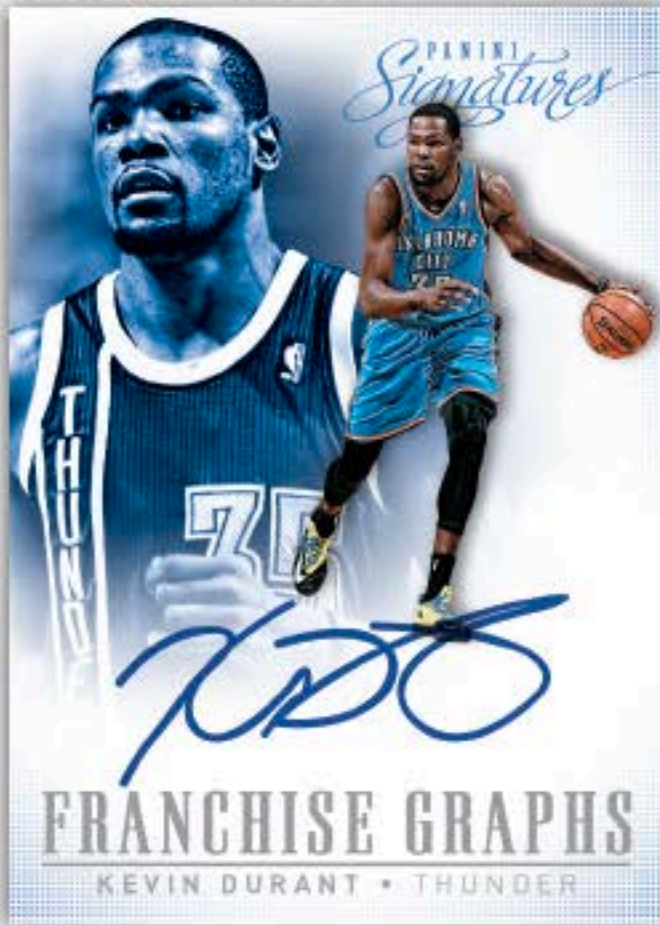

CHASE ROOKIES

Get your hands on the NBA's brightest young star in this super rare chase card!

PANINI

PANINI
Signatures

2013-14 NBA TRADING CARDS

FRANCHISE GRAPHS

Grab the star of your favorite team's signature in this colorful autograph set!

FILM VETERAN AUTOGRAPHS

Signatures features one of the most sought-after and collected autograph cards in the industry. Find Kyrie Irving and other stars in film autographs!

HALL HOPEFULS

This unique set displays all of Springfield's top candidates. Look for their image in the Hall of Fame someday!