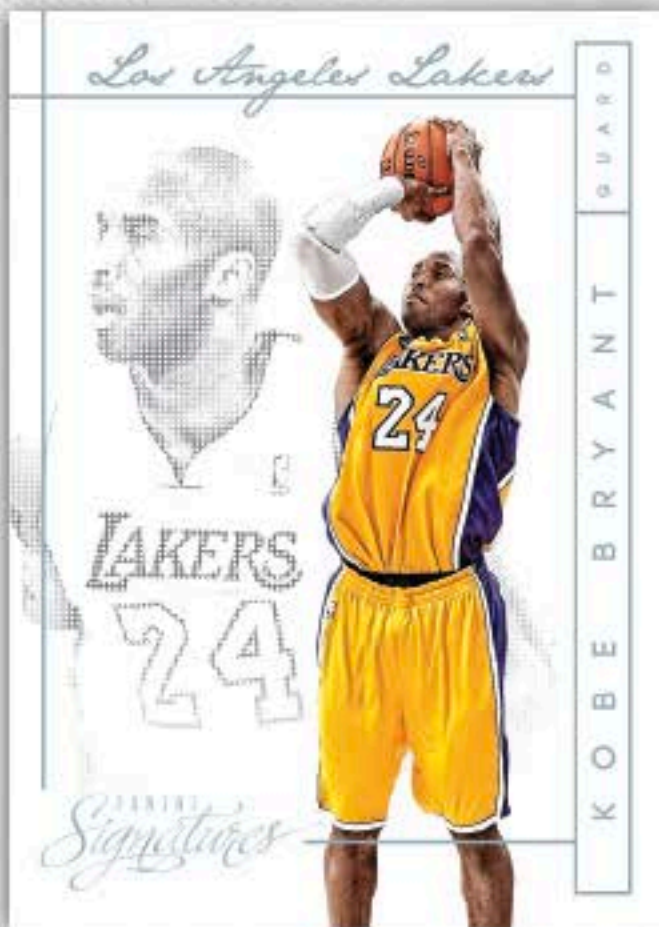

PANINI
Signatures

2013-14 NBA TRADING CARDS

CHASE VETERANS

Find the Lakers superstar in this rare insert #d/25!

FILM ROOKIES

Peek into the first season of this magical guard's career in this short-print insert!